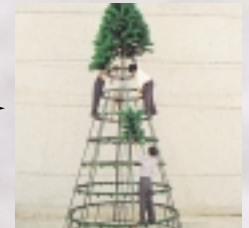

# Trees

Garland Trees

7', 12', 16', 21', 25'

Wide Base Styles Available

3-D Trees

8', 10', 12'

Tree of Lights

12', 16', 21', 25'

## PANEL TREES 14FT. THROUGH 50FT.

SUPER PANEL TREES

← STACKABLE TWO FOOT SECTIONS

← EASY ASSEMBLY

ALL PARTS INTERCHANGEABLE →

### KEY ELEMENTS

- ★ EASY ASSEMBLY AND COMPACT STORAGE
- ★ INTERIOR OR EXTERIOR USE
- ★ ADDITIONS AVAILABLE FOR FUTURE YEARS
- ★ C7 BULBS
- ★ 18 INCH BRANCHES WITH 6 INCH NEEDLES